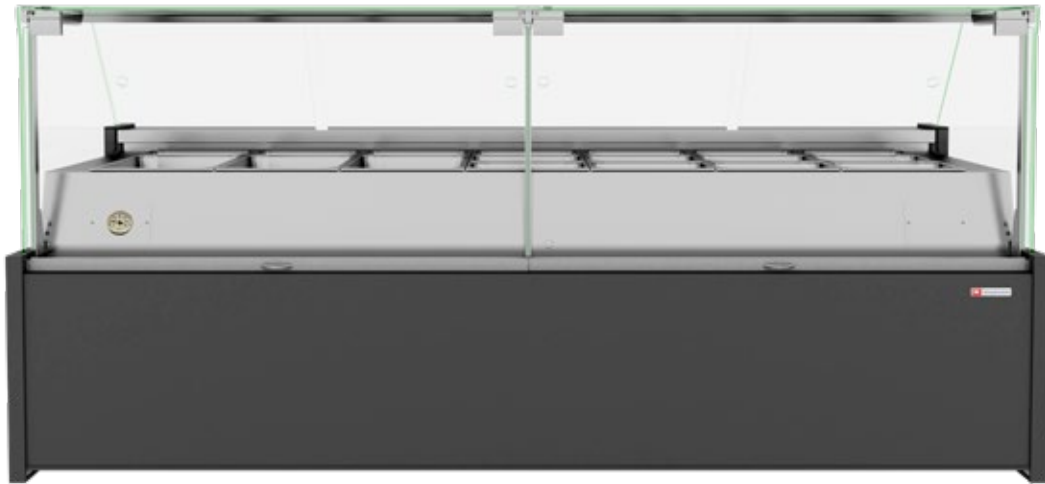

CITRINE BAIN MARIE

SERVE - OVER HOT COUNTER

Benefits & Specifications:

- Commendable eye-catching display
- Multi- features to easy service operations
- Handy product replenishment through multi opening features
- Accessible and ergonomic
- Increased display area
- Dynamic lighting
- Fully configurable through different height options to different concepts

Dimensions (mm):

Height : 1200 (SQ) / 1225 (CG)
Length : 1250 / 1875 / 2500 / 3750
Depth : 1027 / 1150

SYSTEM	OPERATING TEMP. °C
BAIN MARIE	+79 / +82

D: SQUARE GLASS / LOWER HINGED

AA: FLAT GLASS / TOP HINGED

CG: CURVED GLASS / TOP HINGED

CITRINE 710

CITRINE 710 / 1200 / 1027 / 585-SQ-D-BM

CITRINE 710 / 1200 / 1027 / 540-SQ-AA-BM

Length mm | 1250 | 1875 | 2500 | 3750

Length mm | 1250 | 1875 | 2500 | 3750

CITRINE 780