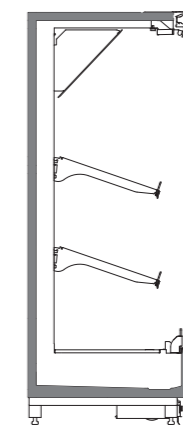

SINGLE GLASS DOORS

DOUBLE GLAZED HINGED DOORS

DOUBLE GLAZED SLIDING DOORS

SHELF OPTIONS

H: 2050 mm

DELICATESSEN

H: 2200 mm

H: 2050 mm

PACKED MEAT

H: 2200 mm

H: 2050 mm

FRUIT & VEGETABLE

H: 2200 mm

TECHNICAL DATA

HEIGHT 2050

DEPT 770