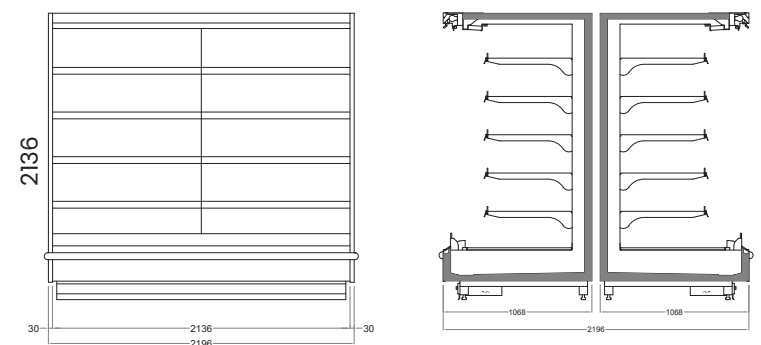

If Pearl V3 1090 run cabinets are positioned back to back