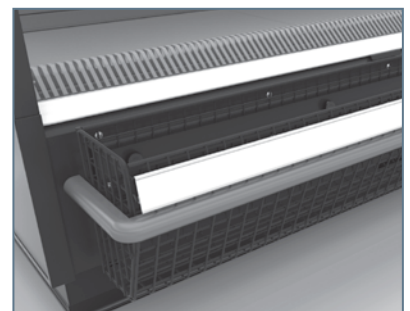

PEARL

VERTICAL MULTI-DECK

Kaplanlar

PEARL

VERTICAL MULTI-DECK

Benefits & Specifications:

- Stand out features for concept building
- Practical design for simple installation and maintenance
- Efficient in energy consumption with higher evaporation temperature
- Designed with safety in mind
- Ideal for wide variety of food presentations
- Designed for modular configurations
- Retrofit solutions for new energy efficiency requirements
- Low operating costs
- Available with double / single glazed hinged door and sliding glass door options

WIRE PRODUCT DIVIDER

SHELF LIGHTING

WIRE BASE TRAY
WIRE BASE PRODUCT DIVIDER

WIRE BASKET

HOOK BAR

CABINET UPSTAND

PLASTIC BUMPRAIL

STAINLESS STEEL BUMPRAIL

BASE FRONT CRISP BASKET

NIGHT BLIND

MIRROR (FV & MT)

ACRYLIC SYSTEM DIVIDE

PANAROMIC SIDE PANEL

INTERMEDIATE SIDE PANEL

MIRRORED SIDE PANEL

DOOR OPTIONS