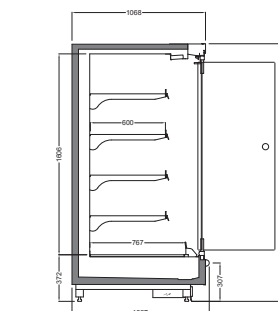

Length mm | 1250 | 1875 | 2500 | 2812,5 | 3125 | 3750 | 1660 (HC) | 1875 (HC)

With Single Glass Doors

With Double Glass Doors

With Double Glass Sliding Doors

DEPT 950

PEARL V3 2050 / 950

Length mm | 1250 | 1875 | 2500 | 2812,5 | 3125 | 3750 | 1660 (HC) | 1875 (HC)

PEARL V3 2050 / 950

Length mm | 1250 | 1875 | 2500 | 2812,5 | 3125 | 3750 | 1660 (HC) | 1875 (HC)

PEARL V3 2050 / 950

Length mm | 1250 | 1875 | 2500 | 2812,5 | 3125 | 3750 | 1660 (HC) | 1875 (HC)

PEARL V3 2050 / 950

Length mm | 1250 | 1875 | 2500 | 2812,5 | 3125 | 3750 | 1660 (HC) | 1875 (HC)

With Single Glass Doors

With Double Glass Doors

With Double Glass Sliding Doors

DEPT 1090

PEARL V3 2050 / 1090

Length mm | 1250 | 1875 | 2500 | 2812,5 | 3125 | 3750 | 2136 (HC)