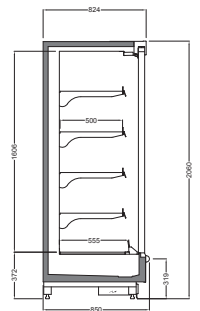

PACKED MEAT

H: 2200 mm

H: 2050 mm

FRUIT & VEGETABLE

H: 2200 mm

TECHNICAL DATA

HEIGHT 2050

DEPT 770

PEARL V3 2050 / 770

Length mm | 1250 | 1875 | 2500 | 2812,5 | 3125 | 3750 | 1660 (HC)

With Single Glass Doors

With Double Glass Doors

With Double Glass Sliding Doors

DEPT 850

PEARL V3 2050 / 850

Length mm | 1250 | 1875 | 2500 | 2812,5 | 3125 | 3750 | 1660 (HC) | 1875 (HC)

PEARL V3 2050 / 850

Length mm | 1250 | 1875 | 2500 | 2812,5 | 3125 | 3750 | 1660 (HC) | 1875 (HC)

PEARL V3 2050 / 850

Length mm | 1250 | 1875 | 2500 | 2812,5 | 3125 | 3750 | 1660 (HC) | 1875 (HC)

PEARL V3 2050 / 850