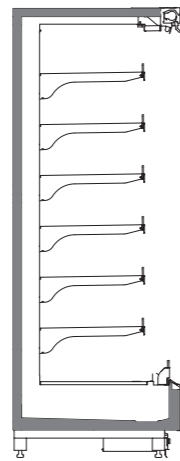

SINGLE GLASS DOORS

DOUBLE GLAZED HINGED DOORS

DOUBLE GLAZED SLIDING DOORS

SHELF OPTIONS

H: 2050 mm

DELICATESSEN

H: 2200 mm

H: 2050 mm

PACKED MEAT

H: 2200 mm

H: 2050 mm

FRUIT & VEGETABLE

H: 2200 mm

TECHNICAL DATA

HEIGHT 2050

DEPT 770