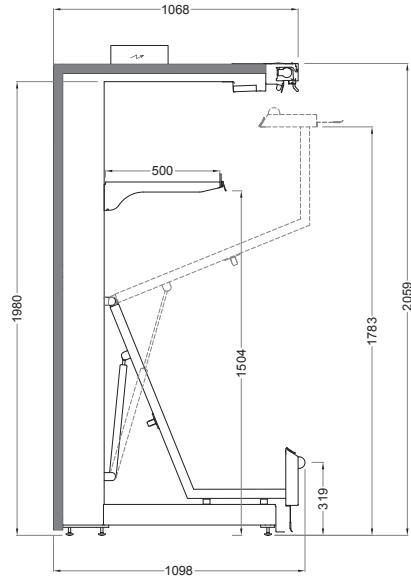

Length mm | 1250 | 1875 | 2500 | 2812,5 | 3125 | 3750 | 1660 (HC) | 1875 (HC)

Length mm | 1250 | 1875 | 2500 | 2812,5 | 3125 | 3750 | 1660 (HC) | 1875 (HC)

Length mm | 1250 | 1875 | 2500 | 2812,5 | 3125 | 3750 | 1660 (HC) | 1875 (HC)

With Single Glass Doors

With Double Glass Doors

With Double Glass Sliding Doors

PEARL V3 2200 / 1090

PEARL V3 2200 / 1090

PEARL V3 2200 / 1090

PEARL V3 2200 / 1090

Length mm | 1250 | 1875 | 2500 | 2812,5 | 3125 | 3750 | 2136 (HC)

Length mm | 1250 | 1875 | 2500 | 2812,5 | 3125 | 3750 | 2136 (HC)

Length mm | 1250 | 1875 | 2500 | 2812,5 | 3125 | 3750 | 2136 (HC)

Length mm | 1250 | 1875 | 2500 | 2812,5 | 3125 | 3750 | 2136 (HC)

With Single Glass Doors

With Double Glass Doors

With Double Glass Sliding Doors

TECHNICAL DATA

PEARL V3 2050 LIFT UP

Length mm | 1250 | 1875 | 2500 | 3750

PEARL V3 2200 LIFT UP

Length mm | 1250 | 1875 | 2500 | 3750

ISLAND CONFIGURATION