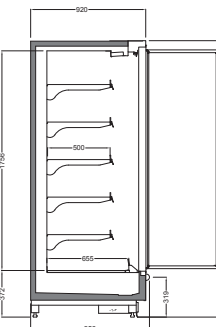

With Single Glass Doors

With Double Glass Doors

With Double Glass Sliding Doors

PEARL V3 2200 / 850

PEARL V3 2200 / 850

PEARL V3 2200 / 850

PEARL V3 2200 / 850

Length mm | 1250 | 1875 | 2500 | 2812,5 | 3125 | 3750 | 1660 (HC) | 1875 (HC)

Length mm | 1250 | 1875 | 2500 | 2812,5 | 3125 | 3750 | 1660 (HC) | 1875 (HC)

Length mm | 1250 | 1875 | 2500 | 2812,5 | 3125 | 3750 | 1660 (HC) | 1875 (HC)

Length mm | 1250 | 1875 | 2500 | 2812,5 | 3125 | 3750 | 1660 (HC) | 1875 (HC)

With Single Glass Doors

With Double Glass Doors

With Double Glass Sliding Doors

PEARL V3 2200 / 950

PEARL V3 2200 / 950

PEARL V3 2200 / 950

PEARL V3 2200 / 950

Length mm | 1250 | 1875 | 2500 | 2812,5 | 3125 | 3750 | 1660 (HC) | 1875 (HC)