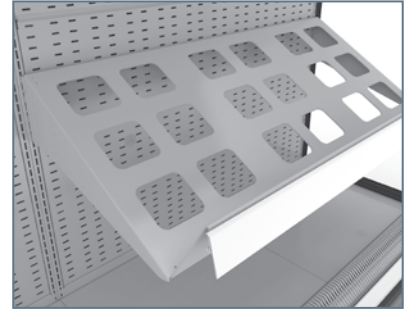

PEARL

VERTICAL MULTI-DECK

Kaplanlar

PEARL

VERTICAL MULTI-DECK

Benefits & Specifications:

- Stand out features for concept building
- Practical design for simple installation and maintenance
- Efficient in energy consumption with higher evaporation temperature
- Designed with safety in mind
- Ideal for wide variety of food presentations
- Designed for modular configurations
- Retrofit solutions for new energy efficiency requirements
- Low operating costs
- Available with double / single glazed hinged door and sliding glass door options

HFC: R407A / R407F / R134d / R404A • HFC/HFO: R448A / R449A / R452A / R450A
CO₂: R744 • GLYCOL/WATER: R718

ACCESSORIES

SOLID SHELF

WIRE SHELF

RACK SHELF

WIRE SHELF RISER

PLEXI SHELF RISER

PLEXI PRODUCT DIVIDER