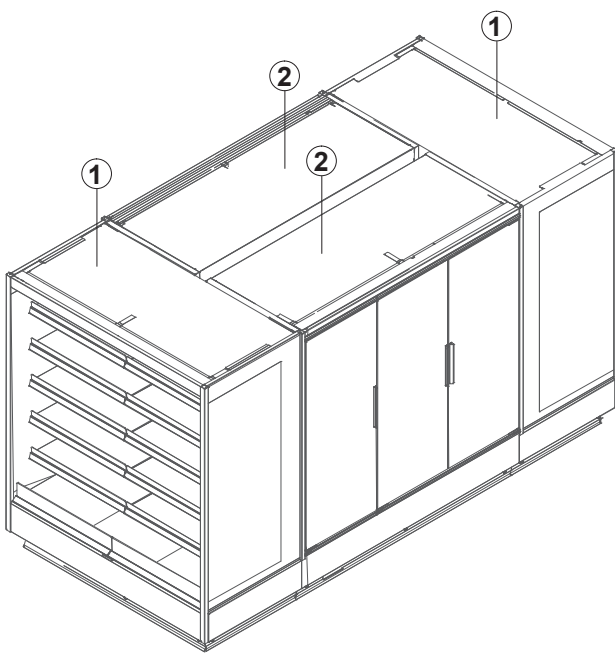

① END CASE

② RUN CASE