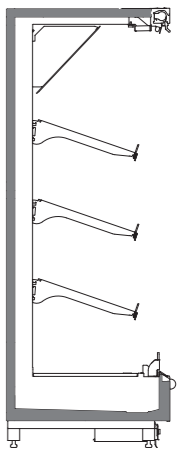

PACKED MEAT

H: 2200 mm

H: 2050 mm

FRUIT & VEGETABLE

H: 2200 mm

TECHNICAL DATA

HEIGHT 2050

DEPT 770