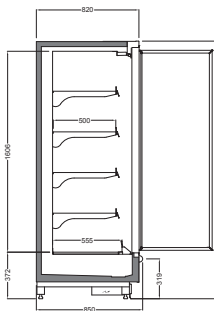

PACKED MEAT

H: 2200 mm

H: 2050 mm

FRUIT & VEGETABLE

H: 2200 mm

TECHNICAL DATA

HEIGHT 2050

DEPT 770

PEARL V3 2050 / 770

Length mm | 1250 | 1875 | 2500 | 2812,5 | 3125 | 3750 | 1660 (HC)

With Single Glass Doors

With Double Glass Doors

With Double Glass Sliding Doors

DEPT 850

PEARL V3 2050 / 850

Length mm | 1250 | 1875 | 2500 | 2812,5 | 3125 | 3750 | 1660 (HC) | 1875 (HC)

PEARL V3 2050 / 850

Length mm | 1250 | 1875 | 2500 | 2812,5 | 3125 | 3750 | 1660 (HC) | 1875 (HC)

PEARL V3 2050 / 850

Length mm | 1250 | 1875 | 2500 | 2812,5 | 3125 | 3750 | 1660 (HC) | 1875 (HC)

PEARL V3 2050 / 850