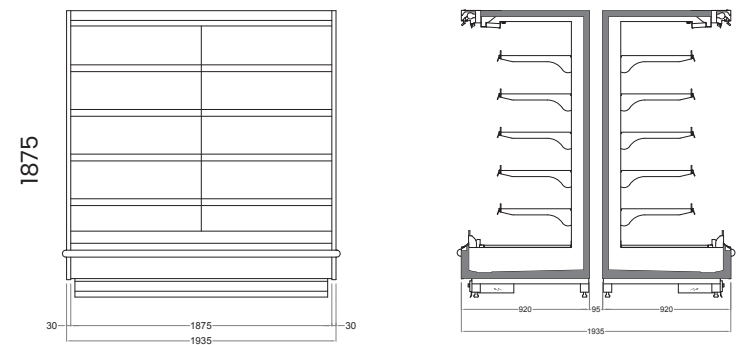

If Pearl V3 950 run cabinets are positioned back to back