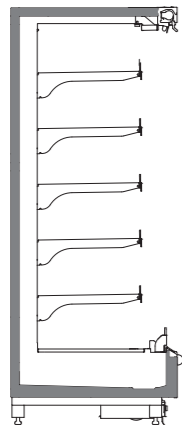

SINGLE GLASS DOORS

DOUBLE GLAZED HINGED DOORS

DOUBLE GLAZED SLIDING DOORS

SHELF OPTIONS

H: 2050 mm

DELICATESSEN

H: 2200 mm

H: 2050 mm

PACKED MEAT

H: 2200 mm

H: 2050 mm

FRUIT & VEGETABLE

H: 2200 mm

TECHNICAL DATA

HEIGHT 2050

DEPT 770