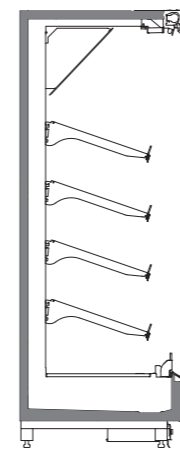

WIRE PRODUCT DIVIDER

SHELF LIGHTING

WIRE BASE TRAY
WIRE BASE PRODUCT DIVIDER

WIRE BASKET

HOOK BAR

CABINET UPSTAND

PLASTIC BUMPRAIL

STAINLESS STEEL BUMPRAIL

SINGLE GLASS DOORS

DOUBLE GLAZED HINGED DOORS

DOUBLE GLAZED SLIDING DOORS

SHELF OPTIONS

H: 2050 mm

DELICATESSEN

H: 2200 mm

H: 2050 mm

PACKED MEAT

H: 2200 mm

H: 2050 mm

FRUIT & VEGETABLE

H: 2200 mm

TECHNICAL DATA

HEIGHT 2050

DEPT 770