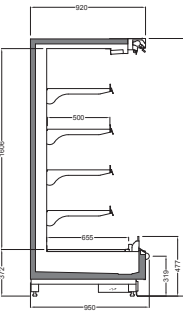

Length mm | 1250 | 1875 | 2500 | 2812,5 | 3125 | 3750 | 1660 (HC) | 1875 (HC)

Length mm | 1250 | 1875 | 2500 | 2812,5 | 3125 | 3750 | 1660 (HC) | 1875 (HC)

Length mm | 1250 | 1875 | 2500 | 2812,5 | 3125 | 3750 | 1660 (HC) | 1875 (HC)

Length mm | 1250 | 1875 | 2500 | 2812,5 | 3125 | 3750 | 1660 (HC) | 1875 (HC)

With Single Glass Doors

With Double Glass Doors

With Double Glass Sliding Doors

DEPT 950

PEARL V3 2050 / 950