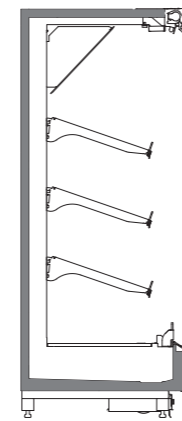

SINGLE GLASS DOORS

DOUBLE GLAZED HINGED DOORS

DOUBLE GLAZED SLIDING DOORS

SHELF OPTIONS

H: 2050 mm

DELICATESSEN

H: 2200 mm

H: 2050 mm

PACKED MEAT

H: 2200 mm

H: 2050 mm

FRUIT & VEGETABLE

H: 2200 mm

TECHNICAL DATA

HEIGHT 2050

DEPT 770