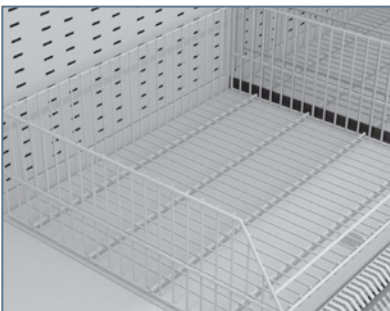

PEARL

VERTICAL MULTI-DECK

Kaplanlar

PEARL

VERTICAL MULTI-DECK

Benefits & Specifications:

- Stand out features for concept building
- Practical design for simple installation and maintenance
- Efficient in energy consumption with higher evaporation temperature
- Designed with safety in mind
- Ideal for wide variety of food presentations
- Designed for modular configurations
- Retrofit solutions for new energy efficiency requirements
- Low operating costs
- Available with double / single glazed hinged door and sliding glass door options

HFC: R407A / R407F / R134d / R404A • HFC/HFO: R448A / R449A / R452A / R450A
CO₂: R744 • GLYCOL/WATER: R718

ACCESSORIES

SOLID SHELF

WIRE SHELF

RACK SHELF

WIRE SHELF RISER

PLEXI SHELF RISER

PLEXI PRODUCT DIVIDER

WIRE PRODUCT DIVIDER

SHELF LIGHTING

WIRE BASE TRAY
WIRE BASE PRODUCT DIVIDER

WIRE BASKET

HOOK BAR

CABINET UPSTAND

PLASTIC BUMPRAIL

STAINLESS STEEL BUMPRAIL