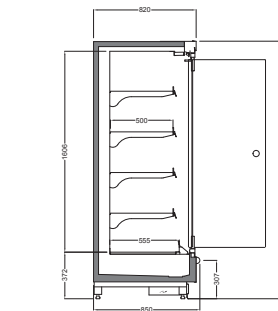

PEARL V3 2050 / 770

Length mm | 1250 | 1875 | 2500 | 2812,5 | 3125 | 3750 | 1660 (HC)

With Single Glass Doors

With Double Glass Doors

With Double Glass Sliding Doors

DEPT 850

PEARL V3 2050 / 850

Length mm | 1250 | 1875 | 2500 | 2812,5 | 3125 | 3750 | 1660 (HC) | 1875 (HC)