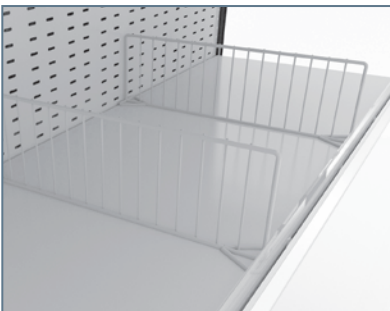

WIRE PRODUCT DIVIDER