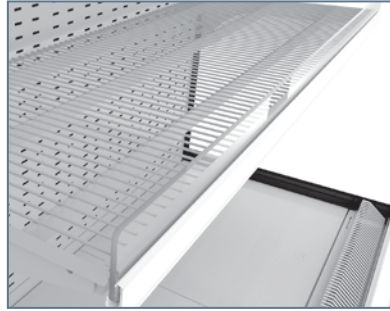

ACCESSORIES

WIRE SHELF