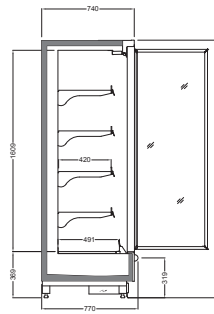

SINGLE GLASS DOORS

DOUBLE GLAZED HINGED DOORS

DOUBLE GLAZED SLIDING DOORS

SHELF OPTIONS

H: 2050 mm

DELICATESSEN

H: 2200 mm

H: 2050 mm

PACKED MEAT

H: 2200 mm

H: 2050 mm

FRUIT & VEGETABLE

H: 2200 mm

TECHNICAL DATA

HEIGHT 2050

DEPT 770