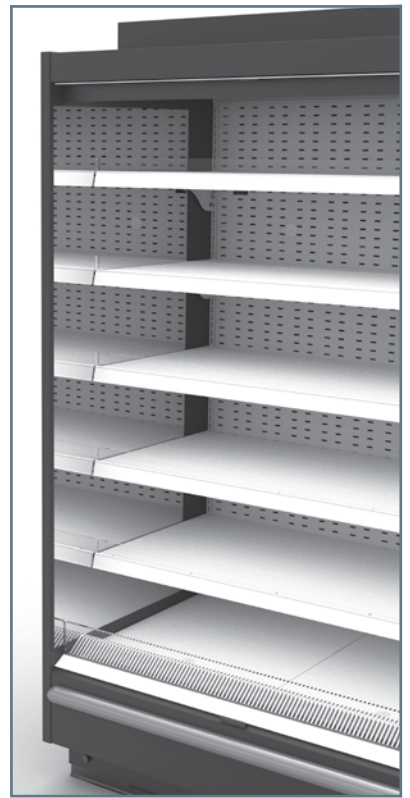

WIRE PRODUCT DIVIDER

SHELF LIGHTING

WIRE BASE TRAY
WIRE BASE PRODUCT DIVIDER

WIRE BASKET

HOOK BAR

CABINET UPSTAND

PLASTIC BUMPRAIL

STAINLESS STEEL BUMPRAIL

BASE FRONT CRISP BASKET

NIGHT BLIND

MIRROR (FV & MT)

ACRYLIC SYSTEM DIVIDE

PANAROMIC SIDE PANEL

INTERMEDIATE SIDE PANEL

MIRRORED SIDE PANEL

DOOR OPTIONS

SINGLE GLASS DOORS

DOUBLE GLAZED HINGED DOORS

DOUBLE GLAZED SLIDING DOORS

SHELF OPTIONS

H: 2050 mm

DELICATESSEN

H: 2200 mm

H: 2050 mm