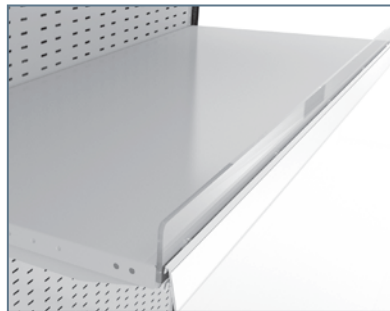

PLEXI SHELF RISER