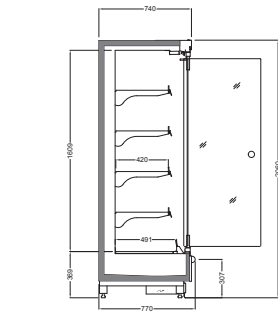

SINGLE GLASS DOORS

DOUBLE GLAZED HINGED DOORS

DOUBLE GLAZED SLIDING DOORS

SHELF OPTIONS

H: 2050 mm

DELICATESSEN

H: 2200 mm

H: 2050 mm

PACKED MEAT

H: 2200 mm

H: 2050 mm

FRUIT & VEGETABLE

H: 2200 mm

TECHNICAL DATA

HEIGHT 2050

DEPT 770