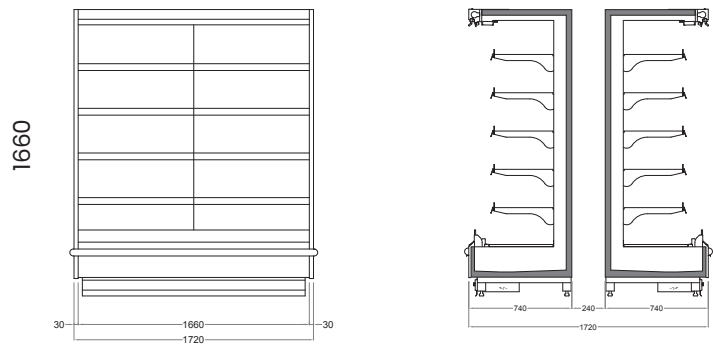

With Double Glass Doors

With Double Glass Sliding Doors

TECHNICAL DATA

PEARL V3 2050 LIFT UP

Length mm | 1250 | 1875 | 2500 | 3750

PEARL V3 2200 LIFT UP

Length mm | 1250 | 1875 | 2500 | 3750

ISLAND CONFIGURATION