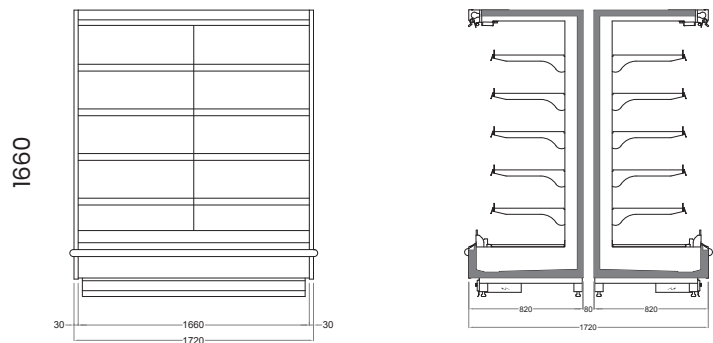

If Pearl V3 850 and Pearl V3 1020 run cabinets are positioned back to back