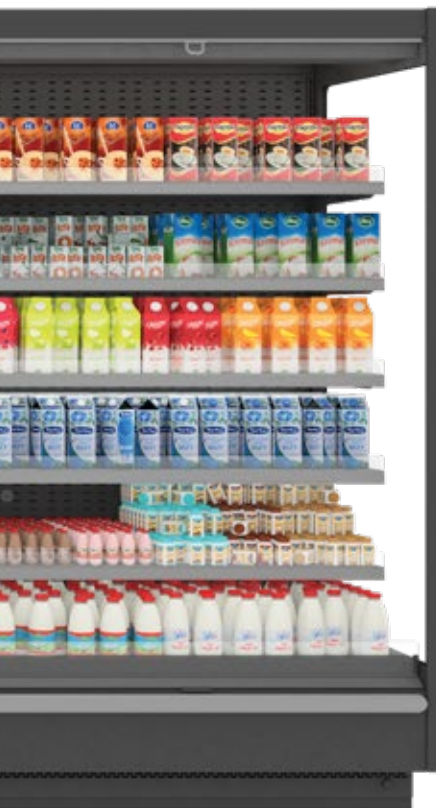

PEARL

VERTICAL MULTI-DECK

Kaplanlar

PEARL

VERTICAL MULTI-DECK

Benefits & Specifications:

- Stand out features for concept building
- Practical design for simple installation and maintenance
- Efficient in energy consumption with higher evaporation temperature
- Designed with safety in mind
- Ideal for wide variety of food presentations
- Designed for modular configurations
- Retrofit solutions for new energy efficiency requirements
- Low operating costs
- Available with double / single glazed hinged door and sliding glass door options