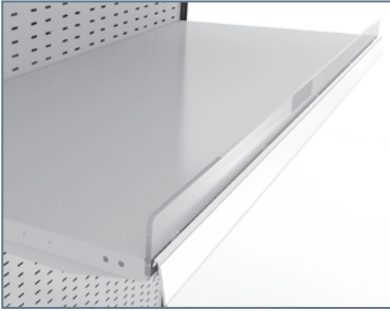

ACCESSORIES

SOLID SHELF