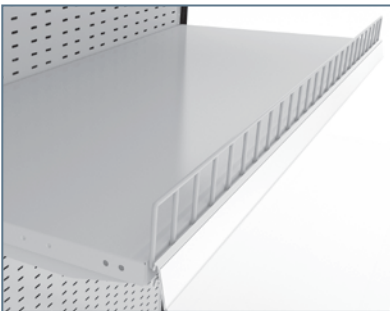

WIRE SHELF RISER