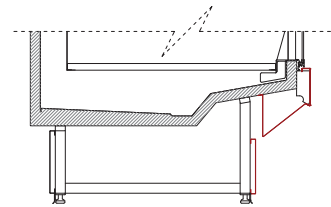

## CITRINE SELF-SERVICE COUNTERS FRONT GLASS TYPES

AA SS: SQUARE GLASS, SELF-SERVICE

D SS: FLAT GLASS, SELF-SERVICE

## CITRINE SQ FASCIA PANEL & FOOT TYPES

TP: FLAT FRONT FASCIA PANEL

B: FOOT ASSEMBLY (CLOSED BOTTOM)

YP: HALF LOWER FRONT FASCIA PANEL

BA: FOOT ASSEMBLY (OPEN BOTTOM)

D: SQUARE GLASS / LOWER HINGED

AA: FLAT GLASS / TOP HINGED