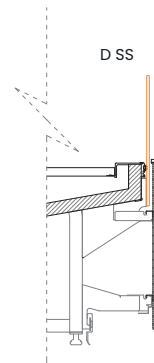

D SS: FLAT GLASS, SELF-SERVICE

CITRINE SQ FASCIA PANEL & FOOT TYPES