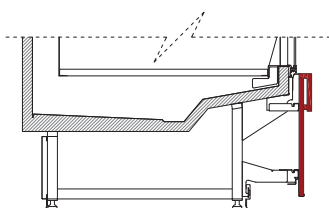

## CITRINE SELF-SERVICE COUNTERS FRONT GLASS TYPES

AA SS: SQUARE GLASS, SELF-SERVICE

D SS: FLAT GLASS, SELF-SERVICE

## CITRINE SQ FASCIA PANEL & FOOT TYPES

TP: FLAT FRONT FASCIA PANEL

B: FOOT ASSEMBLY (CLOSED BOTTOM)

YP: HALF LOWER FRONT FASCIA PANEL

BA: FOOT ASSEMBLY (OPEN BOTTOM)

D: SQUARE GLASS / LOWER HINGED

AA: FLAT GLASS / TOP HINGED