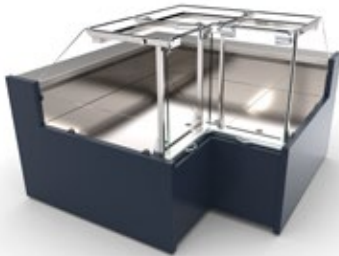

# TECHNICAL DATA

CITRINE SQ EC90  
90° EXTERNAL CORNER

CITRINE SQ EC90  
90° BEVELLED EXTERNAL CORNER

CITRINE SQ EC90  
90° CURVED EXTERNAL CORNER

CITRINE SQ IC90  
90° INTERNAL CORNER

CITRINE SQ IC90  
90° BEVELLED INTERNAL CORNER

CITRINE SQ IC90  
90° CURVED INTERNAL CORNER

CITRINE SQ EC45  
45° BEVELLED EXTERNAL CORNER

CITRINE SQ EC45  
45° CURVED EXTERNAL CORNER

CITRINE SQ IC45  
45° BEVELLED INTERNAL CORNER

CITRINE SQ IC45  
45° CURVED INTERNAL CORNER