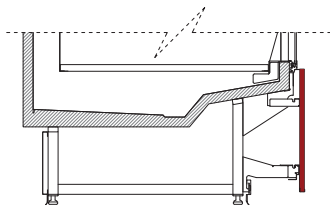

## CITRINE SELF-SERVICE COUNTERS FRONT GLASS TYPES

AA SS: SQUARE GLASS, SELF-SERVICE

D SS: FLAT GLASS, SELF-SERVICE

## CITRINE SQ FASCIA PANEL & FOOT TYPES

TP: FLAT FRONT FASCIA PANEL

B: FOOT ASSEMBLY (CLOSED BOTTOM)

YP: HALF LOWER FRONT FASCIA PANEL

BA: FOOT ASSEMBLY (OPEN BOTTOM)

D: SQUARE GLASS / LOWER HINGED

AA: FLAT GLASS / TOP HINGED