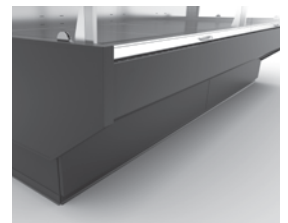

## CITRINE SELF-SERVICE COUNTERS FRONT GLASS TYPES

AA SS: SQUARE GLASS, SELF-SERVICE

D SS: FLAT GLASS, SELF-SERVICE

## CITRINE SQ FASCIA PANEL & FOOT TYPES

TP: FLAT FRONT FASCIA PANEL

B: FOOT ASSEMBLY (CLOSED BOTTOM)

YP: HALF LOWER FRONT FASCIA PANEL

BA: FOOT ASSEMBLY (OPEN BOTTOM)

D: SQUARE GLASS / LOWER HINGED

AA: FLAT GLASS / TOP HINGED