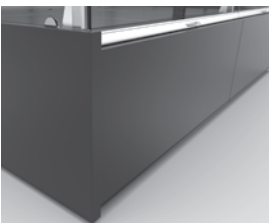

## CITRINE SELF-SERVICE COUNTERS FRONT GLASS TYPES

AA SS: SQUARE GLASS, SELF-SERVICE

D SS: FLAT GLASS, SELF-SERVICE

## CITRINE SQ FASCIA PANEL & FOOT TYPES

TP: FLAT FRONT FASCIA PANEL

B: FOOT ASSEMBLY (CLOSED BOTTOM)

YP: HALF LOWER FRONT FASCIA PANEL

BA: FOOT ASSEMBLY (OPEN BOTTOM)

D: SQUARE GLASS / LOWER HINGED

AA: FLAT GLASS / TOP HINGED