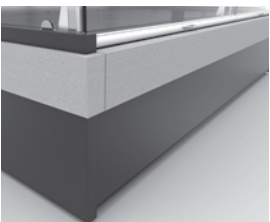

## CITRINE SELF-SERVICE COUNTERS FRONT GLASS TYPES

AA SS: SQUARE GLASS, SELF-SERVICE

D SS: FLAT GLASS, SELF-SERVICE

## CITRINE SQ FASCIA PANEL & FOOT TYPES

TP: FLAT FRONT FASCIA PANEL

B: FOOT ASSEMBLY (CLOSED BOTTOM)

YP: HALF LOWER FRONT FASCIA PANEL

BA: FOOT ASSEMBLY (OPEN BOTTOM)

D: SQUARE GLASS / LOWER HINGED

AA: FLAT GLASS / TOP HINGED