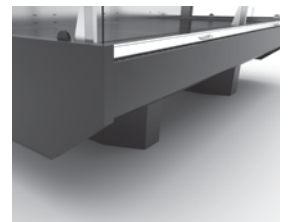

## CITRINE SQ FASCIA PANEL & FOOT TYPES

TP: FLAT FRONT FASCIA PANEL

B: FOOT ASSEMBLY (CLOSED BOTTOM)

YP: HALF LOWER FRONT FASCIA PANEL

BA: FOOT ASSEMBLY (OPEN BOTTOM)

D: SQUARE GLASS / LOWER HINGED

AA: FLAT GLASS / TOP HINGED