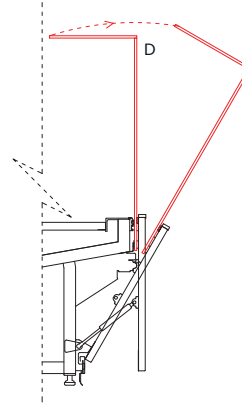

D: FLAT GLASS, LOWER HINGED