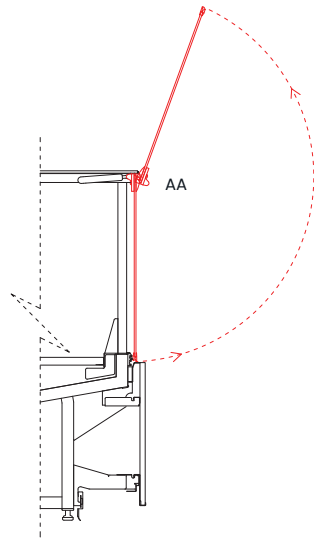

TECHNICAL DATA

CITRINE SERVE-OVER COUNTERS FRONT GLASS TYPES

AA: SQUARE GLASS, TOP HINGED