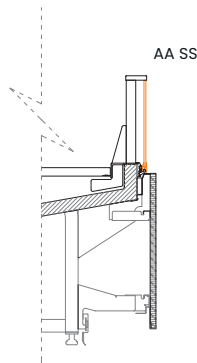

CITRINE SELF-SERVICE COUNTERS FRONT GLASS TYPES

AA SS: SQUARE GLASS, SELF-SERVICE